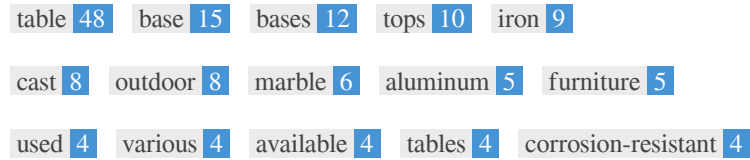

Keywords Cloud

This Keyword Cloud provides an insight into the frequency of keyword usage within the page.

It's important to carry out keyword research to get an understanding of the keywords that your audience is using. There are a number of keyword research tools available online to help you choose which keywords to target.

Keyword Consistency

Keywords	Freq	Title	Desc	<H>
table	48	✓	✓	✓
base	15	✓	✓	✓
bases	12	✓	✓	✓
tops	10	✗	✓	✓
iron	9	✗	✓	✗
cast	8	✗	✓	✗
outdoor	8	✗	✗	✓
marble	6	✗	✗	✓
aluminum	5	✗	✓	✓
furniture	5	✓	✓	✗
used	4	✗	✗	✗
various	4	✗	✗	✗
available	4	✗	✗	✗
tables	4	✗	✗	✓
corrosion-resistant	4	✗	✗	✗

This table highlights the importance of being consistent with your use of keywords.

To improve the chance of ranking well in search results for a specific keyword, make sure you include it in some or all of the following: page URL, page content, title tag, meta description, header tags, image alt attributes, internal link anchor text and backlink anchor text.