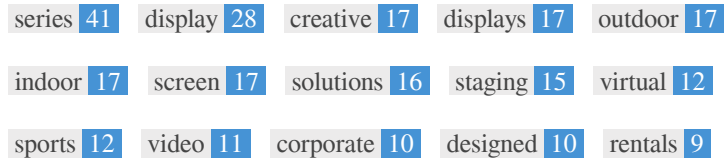

Keywords Cloud

This Keyword Cloud provides an insight into the frequency of keyword usage within the page.

It's important to carry out keyword research to get an understanding of the keywords that your audience is using. There are a number of keyword research tools available online to help you choose which keywords to target.

Keyword Consistency

Keywords	Freq	Title	Desc	<H>
series	41	✗	✗	✗
display	28	✓	✓	✗
creative	17	✗	✗	✗
displays	17	✗	✗	✗
outdoor	17	✗	✓	✗
indoor	17	✗	✓	✗
screen	17	✓	✓	✗
solutions	16	✗	✗	✗
staging	15	✗	✗	✗
virtual	12	✗	✗	✗
sports	12	✗	✗	✗
video	11	✓	✗	✗
corporate	10	✗	✗	✗
designed	10	✗	✗	✗
rentals	9	✗	✗	✗

This table highlights the importance of being consistent with your use of keywords.

To improve the chance of ranking well in search results for a specific keyword, make sure you include it in some or all of the following: page URL, page content, title tag, meta description, header tags, image alt attributes, internal link anchor text and backlink anchor text.